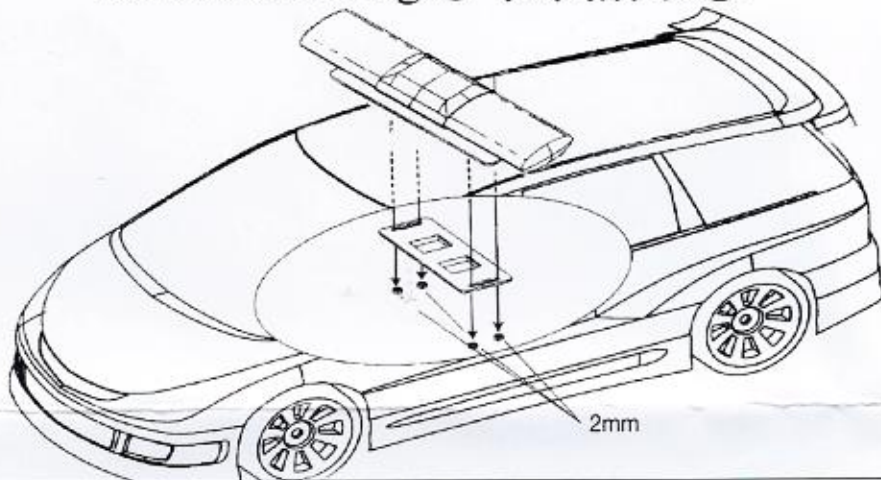

■ Installation steps

安装方法

As shown in fig ① 如图所示①