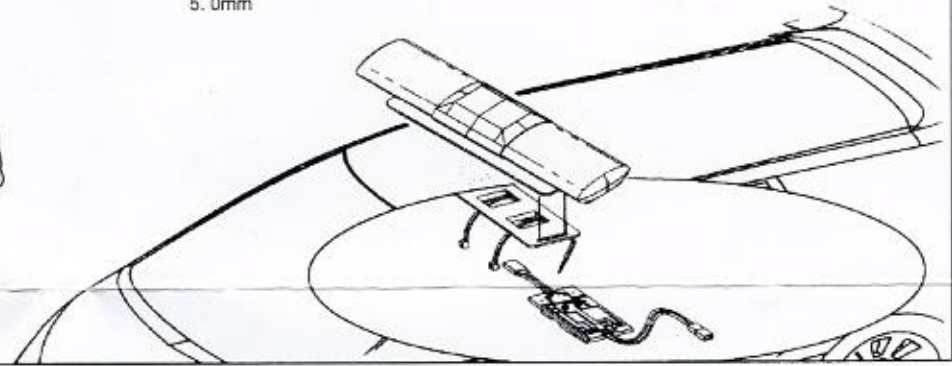

■ Installation steps

安装方法

As shown in fig ① 如图所示①