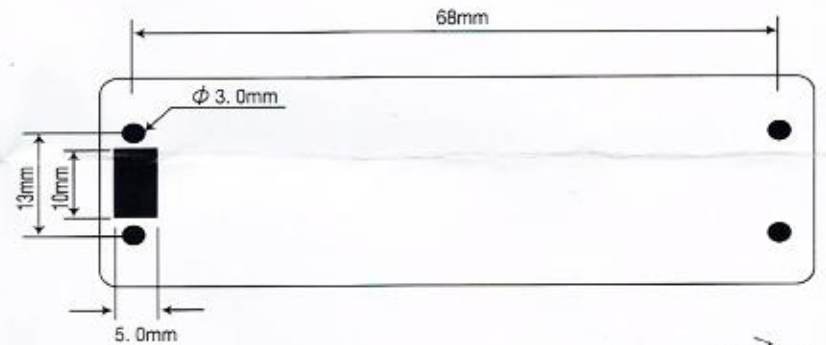

■ Installation steps

安装方法

As shown in fig ① 如图所示①