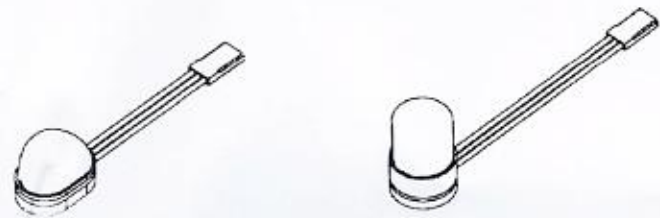

Mode 2: All lights off

Mode 3: Left and right LED flash alternatively

Mode 4: Left and right LED flash alternatively quickly

Mode 5: all the lights flash

Mode 6: Light flashes back and forth inside and outside

Mode 7: The light flash rapidly back and forth inside and outside Remote Control

Remote control way : Plug the receiver channel 3, switch remote control of the channel 3, every time switch the switch while switch one flashing mode