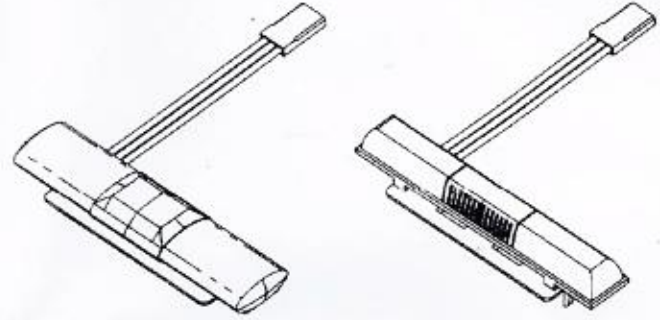

Mode 7: The light flash rapidly back and forth inside and outside Remote Control

Remote control way : Plug the receiver channel 3, switch remote control of the channel 3, every time switch the switch while switch one flashing mode